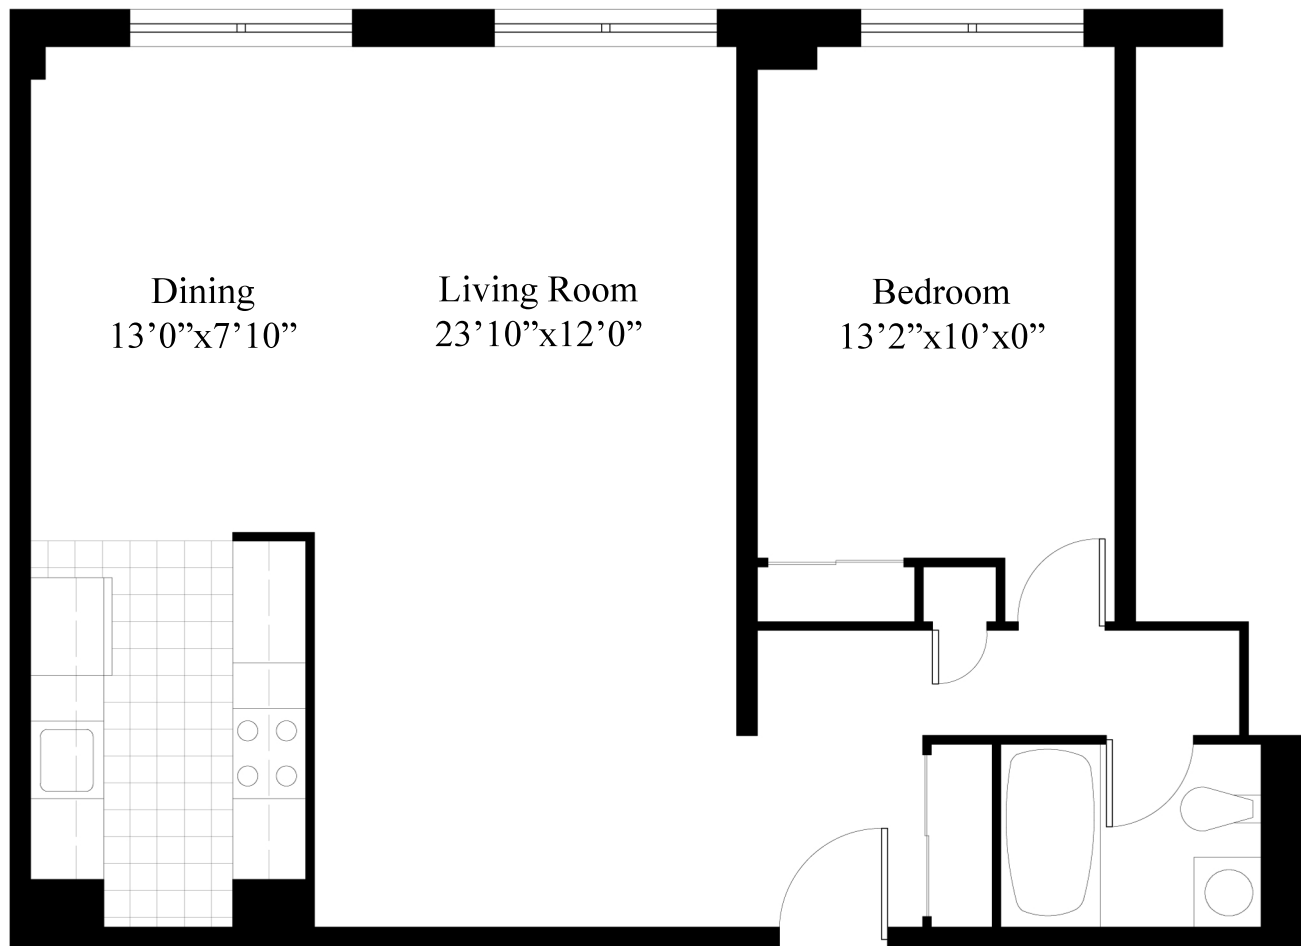

Deluxe 1 Bedroom

745 Square Feet

Park Heights Apartments