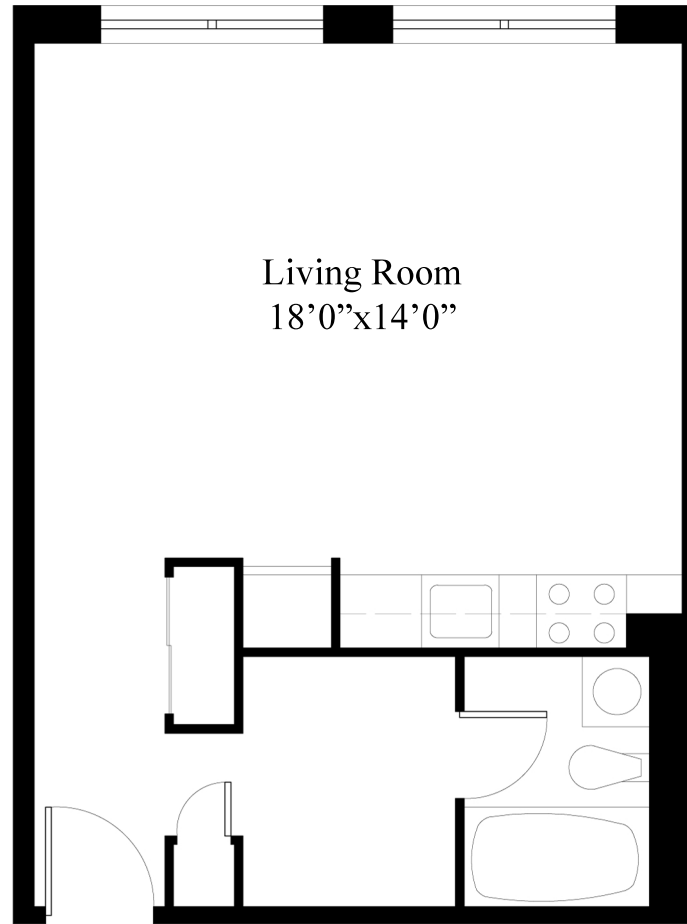

Studio

380 Square Feet

Park Heights Apartments