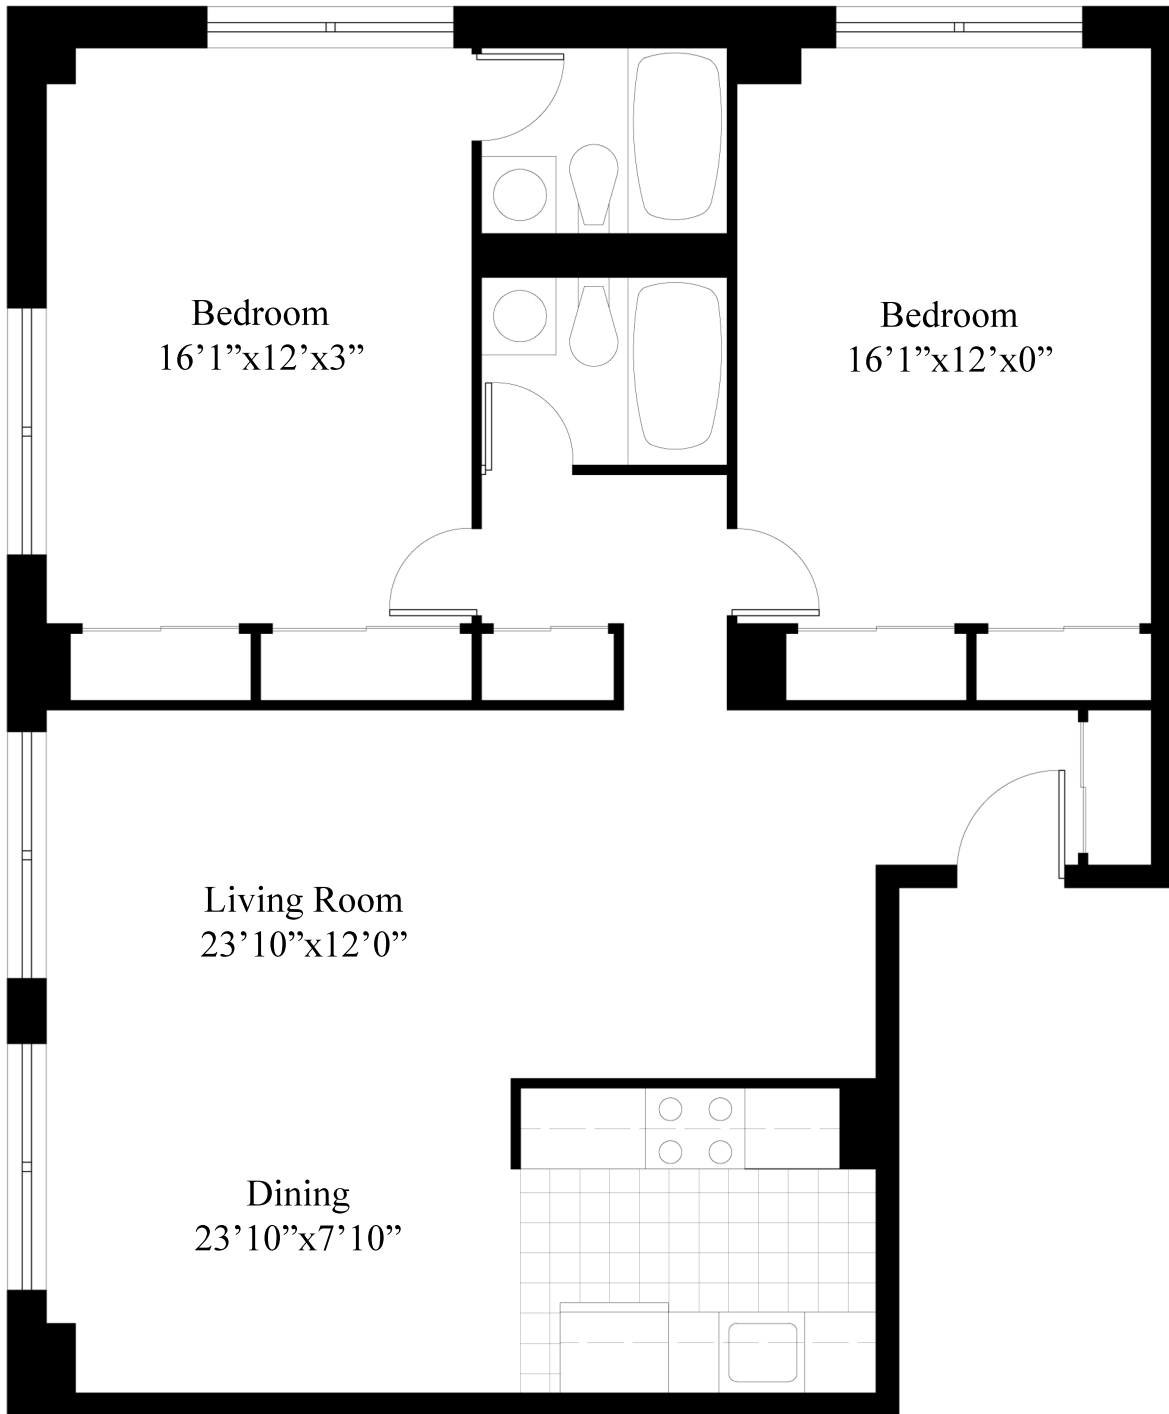

# Large 2 Bedroom 2 Bath

1050 Square Feet

Park Heights Apartments