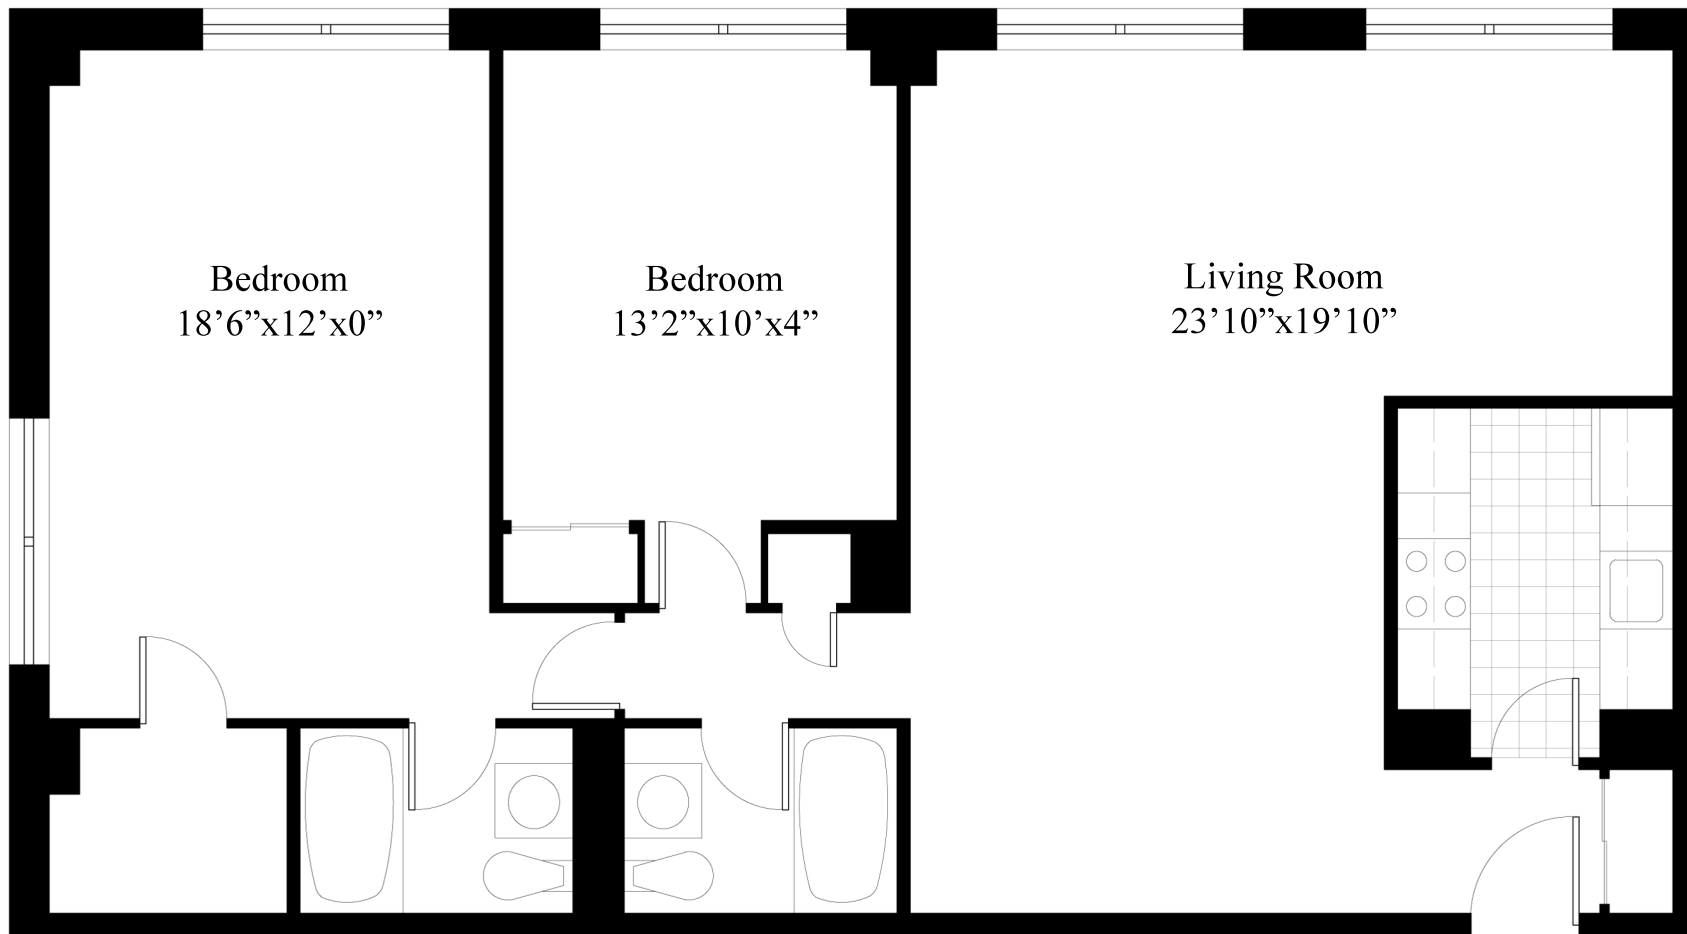

2 Bedroom 2 Bath

950 Square Feet

Park Heights Apartments