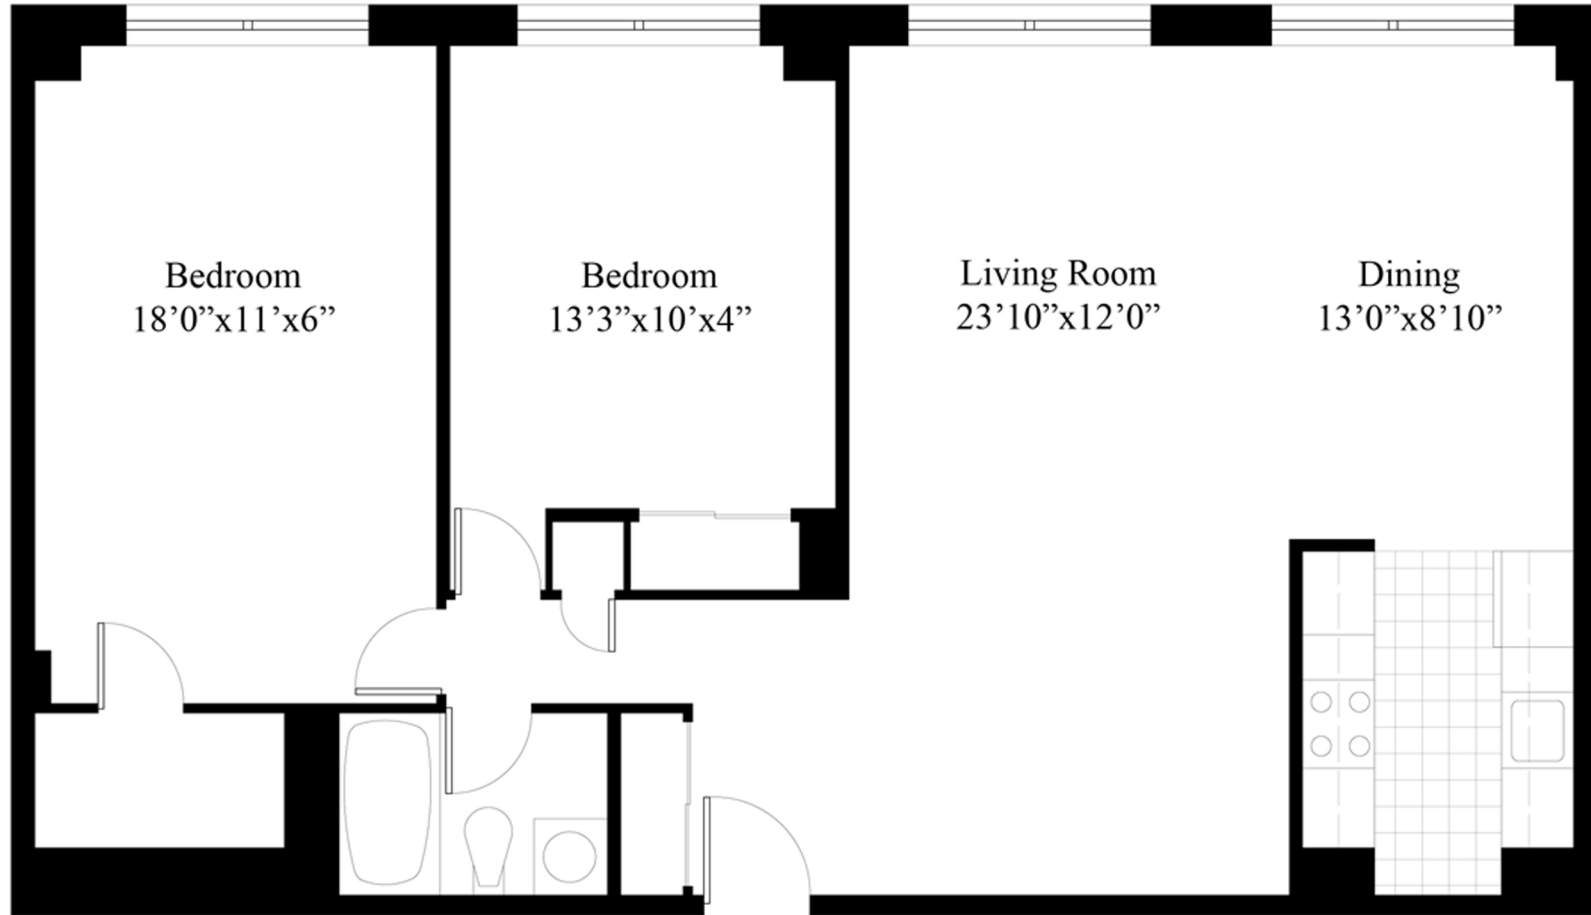

2 Bedroom 1 Bath

950 Square Feet

Park Heights Apartments